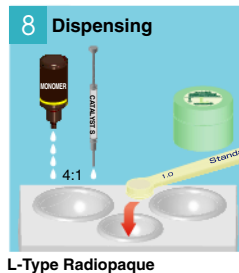

# [Repair of a fractured veneered crown] (without fragments)

Components to be used

Super-Bond C&B  
and V-PRIMER

Porcelain Liner M

L-Type Esthetic  
L-Type Clear